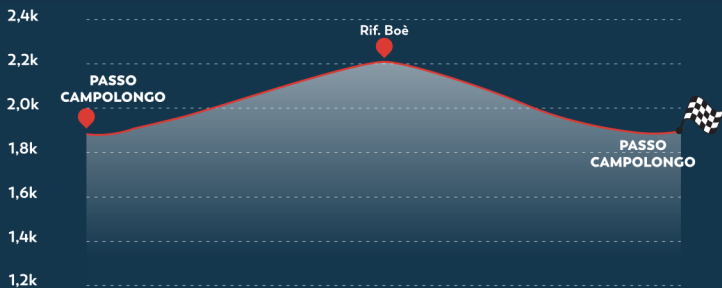

from lift opening to lift closing

**TUESDAY
MARTEDI**

HIKING TOUR

ALBA DE MUNT

★★★★★ 3.5^h

★★★★★ 6.5^{km}

★★★★★ 350^m

★★★★★ technical skill