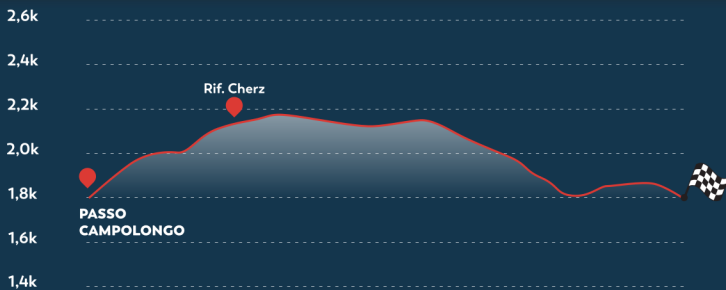

TOUR

from lift opening to lift closing

MONDAY
LUNEDÌ

HIKING TOUR

CHERZ

★★★★★

4.0^h

★★★★★

8.5^{km}

★★★★★

300^m

★★★★★

technical
skill

A GENTLE CLIMB
to see the **Dolomites**
around you.

★★★★★

MEDIUM