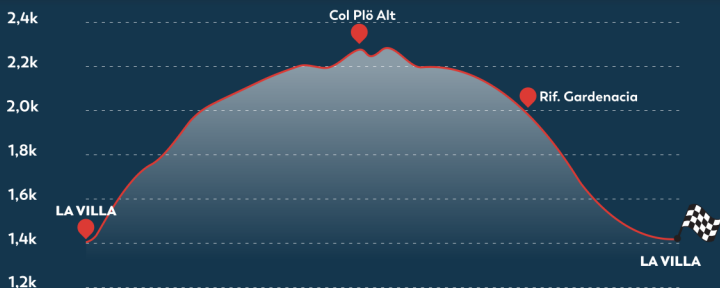

5
TOUR

from lift opening to lift closing

THURSDAY
GIOVEDÌ

HIKING TOUR

COL PLÖ ALT

LIFT
TICKET
EXTRA

★★★★★ 6.0^h

★★★★★ 12^{km}

★★★★★ 620^m

★★★★★ technical
skill

VAL BADIA
FROM ABOVE

Take a look at **our valley**
from a **unique** point of view.

★★★★★
HARD

HIKING TOURS