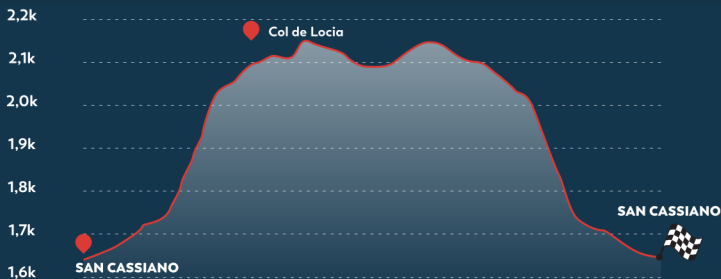

7
TOUR

from lift opening to lift closing

FRIDAY
VENERDÌ

HIKING TOUR

FANES

★★★★★ 6.5^h

★★★★★ 18^{km}

★★★★★ 670^m