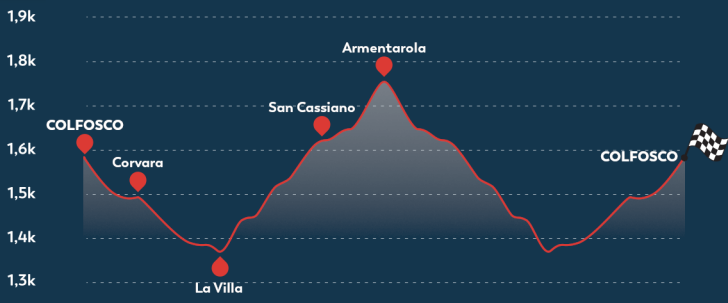

1  
TOUR

from lift opening to lift closing  
**WEDNESDAY  
MERCOLEDÌ**

**E-MTB TOUR**

**110€ per participant**  
e-mtb & helmet included

# SNOW BIKING ALTA BADIA

-  ★★★★★ **3.0<sup>h</sup>**
-  ★★★★★ **27 km**
-  ★★★★★ **560<sup>m</sup>**
-  ★★★★★ **technical skill**

**WINTER MOOD ON A BIKE**  
An ideal winter route to enjoy the breathtaking views of the snow-covered Dolomites.